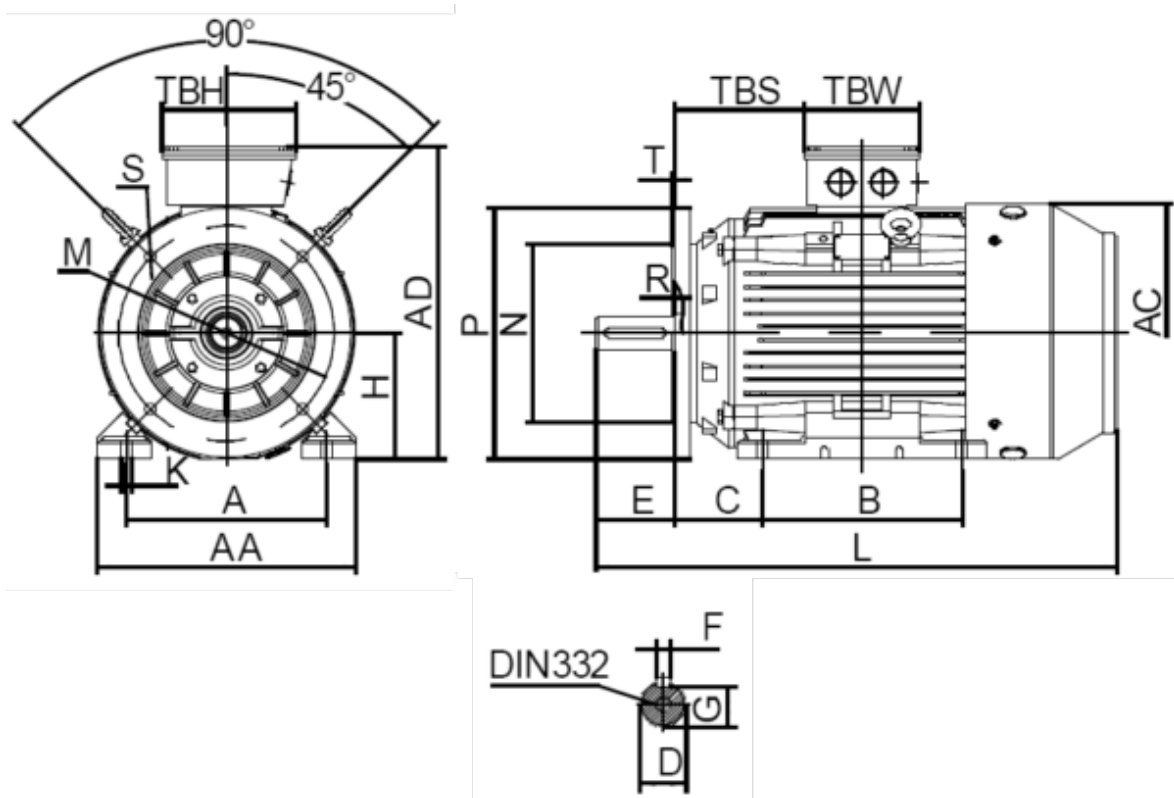

Data Sheet

Article number: 250302200427

Description: Kleedrive T3C 180L-4 22.0KW 1400 rpm
3x400/690V 50HZ IP55 B35 Eff=93%

Measures

A = 279	F = 14	TBW = 162
AA = 354	G = 42.5	
AC = Ø360	H = 180	
AD = 445	HD = 265	
B = 279	K = Ø15	
C = 121	L = 725	
D = Ø48	TBH = 187	
E = 110	TBS = 180	